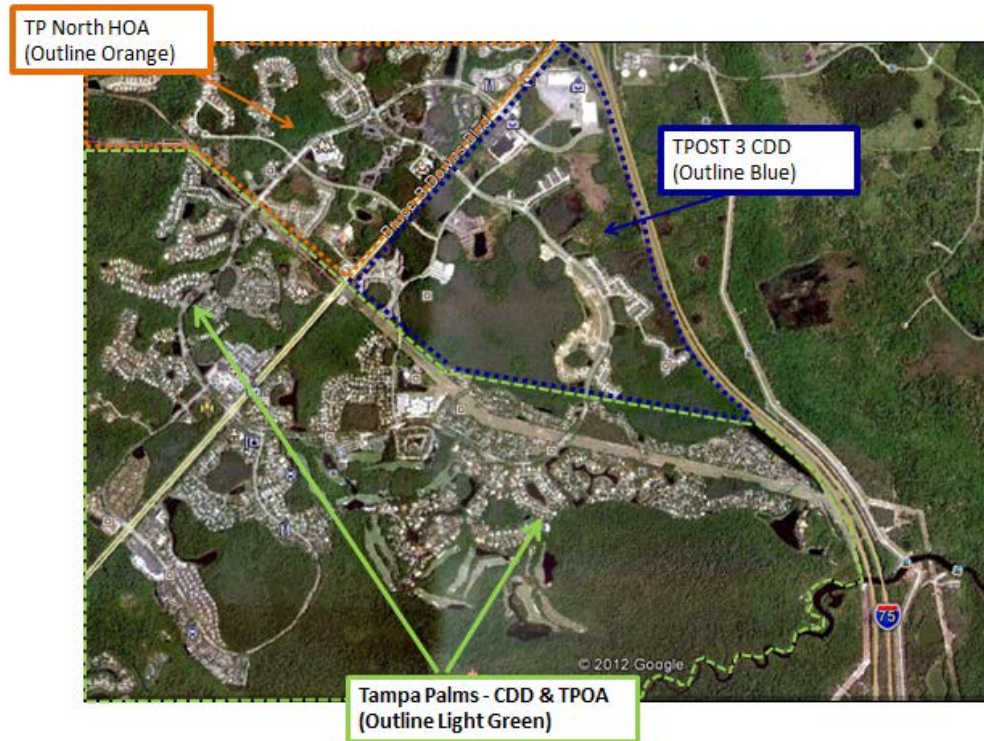

## Where Is Tampa Palms?

Tampa Palms is located along Bruce B Downs just south of the I 75 / BB Downs intersection. North of Tampa Palms lies the numerous communities of New Tampa: south of Tampa Palms is USF, Moffitt Cancer Center & the Haley VA Hospital.

Tampa Palms is bordered on the northwest by the Tampa Palms North HOA and to the northeast by TPOST 3 CDD.